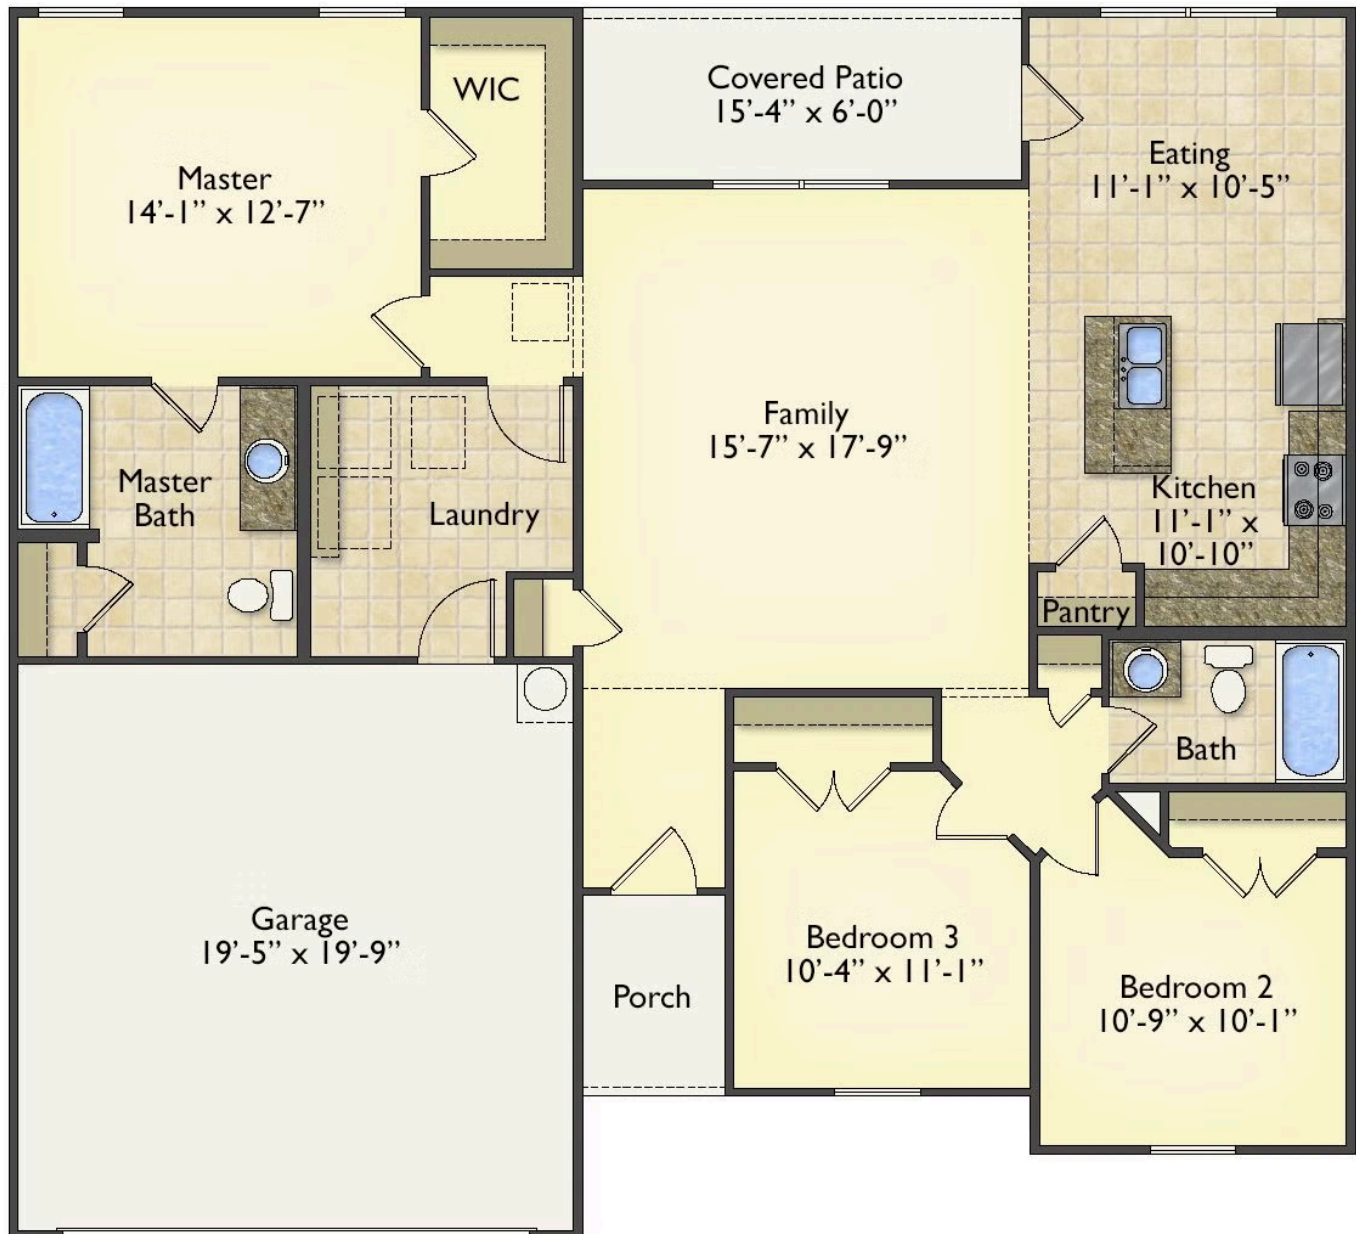

The Norfolk

Middle Tennessee

Single Family

Contact us today for a free consultation.

Call: 256-733-5389

Text: 256-733-5389

3 Bedrooms 2 Bathrooms 1,382 Sq. Ft. 2 Car Garage From: $250,000

First Floor

In a continual effort to improve our product, Red Door Homes reserves the right to change product design, features, materials, floor plans, specifications, prices and terms without prior notice. Square footage stated or implied are approximate. Images may be representative of future home and show what's possible not what's included. Seller is a licensed real estate broker in the State of Alabama. CCB#203709