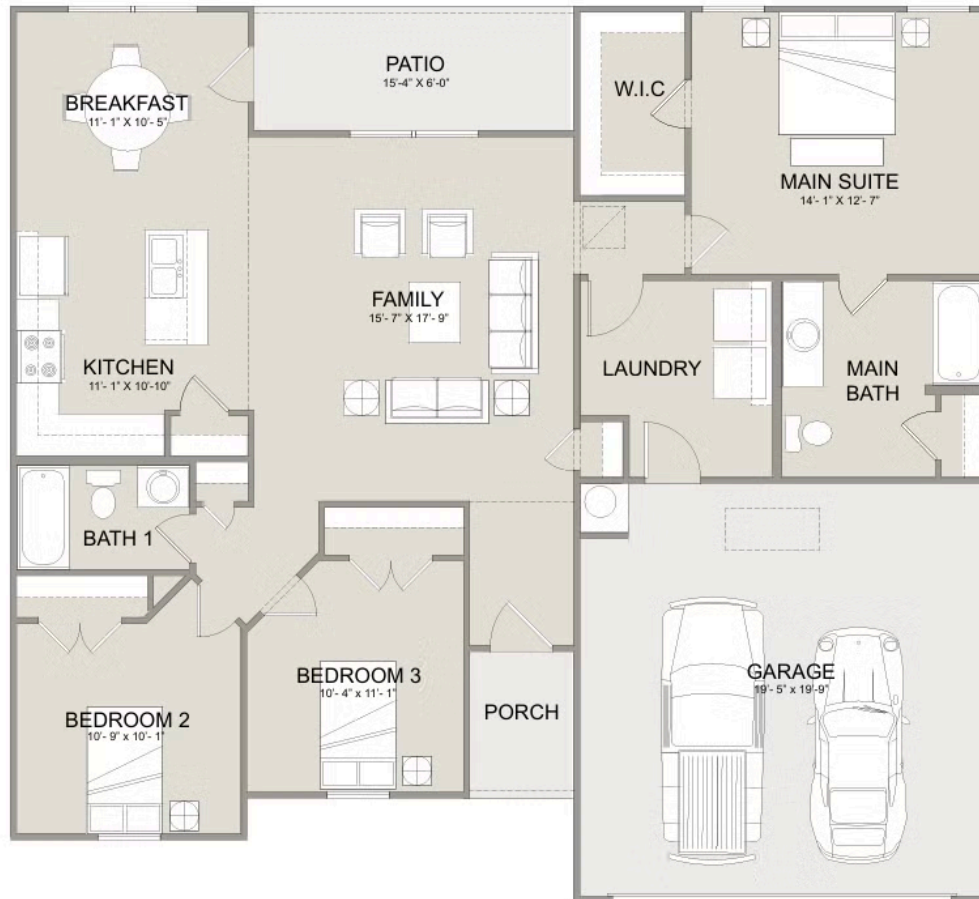

 1,382 Sq. Ft.

 2 Car Garage

 From: \$244,000

CLASSIC ELEVATION

BRICK ELEVATION

CRAFTSMAN ELEVATION

FARMHOUSE ELEVATION

This adorable home is designed for today's lifestyle. The Norfolk is a charming home offering 3 bedrooms and 2 baths. Dust off those cookbooks and prepare to create the families next favorite meal in your dream kitchen with large island. Savor your morning cup of joe on your covered patio out back, and retire to your master bedroom retreat in this split bedroom plan designed for the peace and quiet that until now, you have only dreamed of. These are just a few of the reasons to make this dream home your own.

The Norfolk

Middle Tennessee

Single Family

Contact us today for a free consultation.

Call: 256-733-5389

Text: 256-733-5389

 3 Bedrooms  2 Bathrooms  1,382 Sq. Ft.  2 Car Garage  From: \$244,000

Norfolk