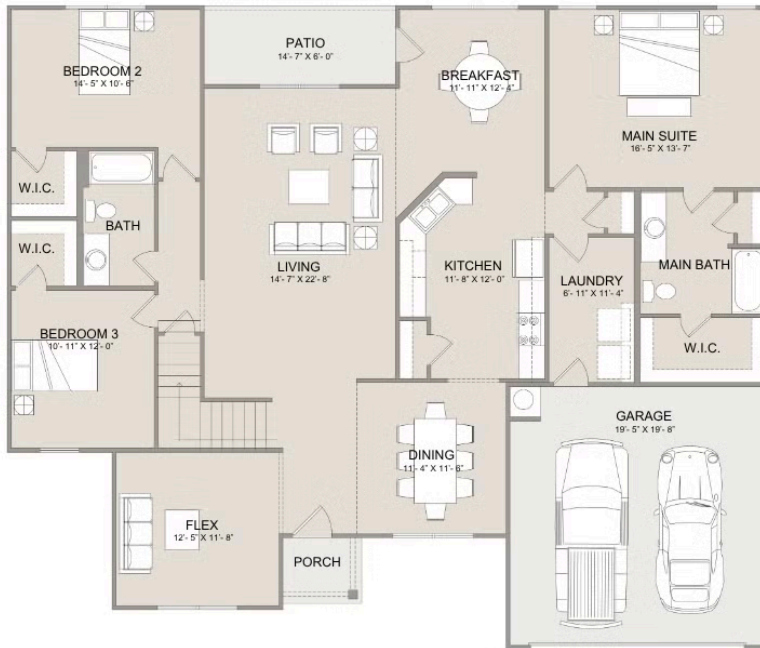

# The Lexington II

Middle Tennessee

Single Family

Contact us today for a free consultation.

Call: 256-733-5389

Text: 256-733-5389

 4 Bedrooms  3 Bathrooms  2,808 Sq. Ft.  2 Car Garage  From: \$388,000

CLASSIC ELEVATION

BRICK ELEVATION

CRAFTSMAN ELEVATION

FARMHOUSE ELEVATION

The Lexington II takes everything you love about the original and gives you even more. Enjoy a spacious second-floor bonus room plus an additional bedroom, bathroom, and a huge storage closet

# The Lexington II

Middle Tennessee

Single Family

Contact us today for a free consultation.

Call: 256-733-5389

Text: 256-733-5389

 4 Bedrooms  3 Bathrooms  2,808 Sq. Ft.  2 Car Garage  From: \$388,000

In a continual effort to improve our product, Red Door Homes reserves the right to change product design, features, materials, floor plans, specifications, prices and terms without prior notice. Square footage stated or implied are approximate. Images may be representative of future home and show what's possible not what's included. Seller is a licensed real estate broker in the State of Alabama. CCB#203709