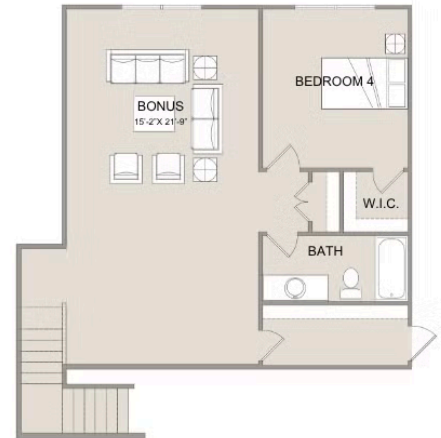

BRICK ELEVATION

CRAFTSMAN ELEVATION

FARMHOUSE ELEVATION

The Lexington II takes everything you love about the original and gives you even more. Enjoy a spacious second-floor bonus room plus an additional bedroom, bathroom, and a huge storage closet

# The Lexington II

Middle Tennessee

Single Family

Contact us today for a free consultation.

Call: 256-733-5389

Text: 256-733-5389

 4 Bedrooms  3 Bathrooms  2,808 Sq. Ft.  2 Car Garage  From: \$388,000

In a continual effort to improve our product, Red Door Homes reserves the right to change product design, features, materials, floor plans, specifications, prices and terms without prior notice. Square footage stated or implied are approximate. Images may be representative of future home and show what's possible not what's included. Seller is a licensed real estate broker in the State of Alabama. CCB#203709