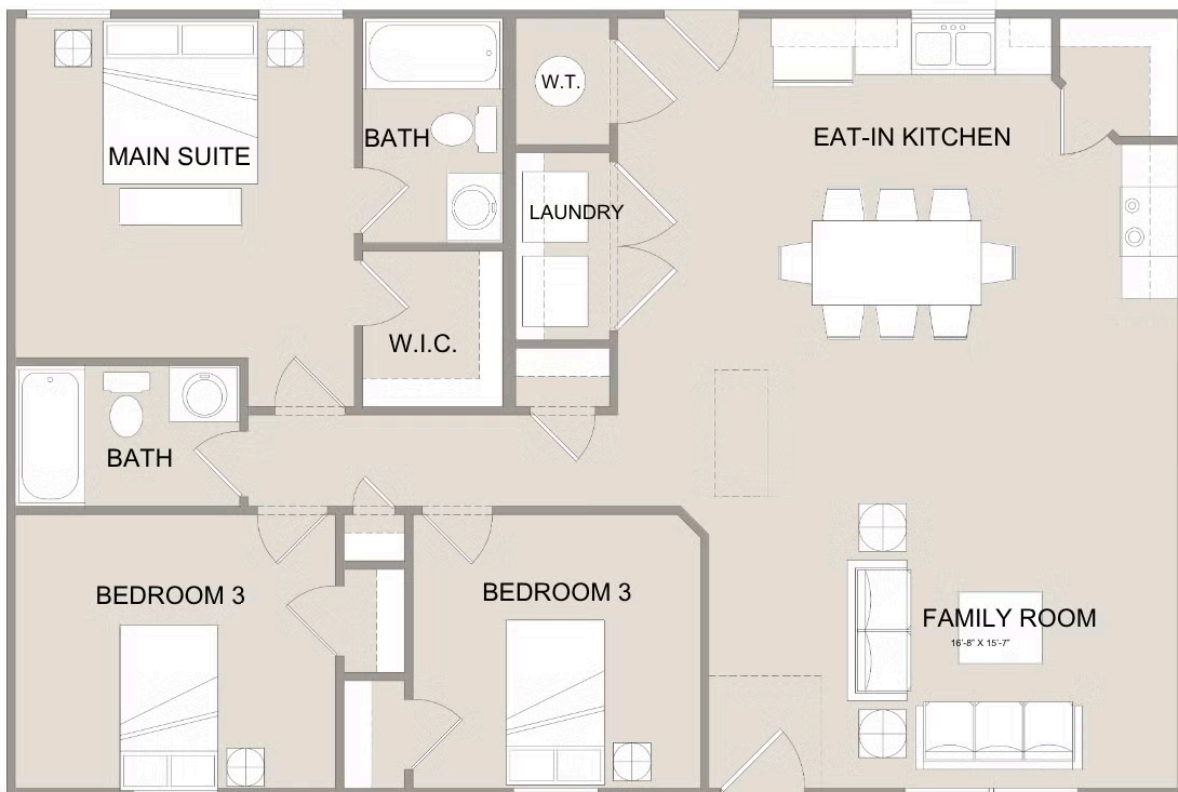

The Aspen

Middle Tennessee

Single Family

Contact us today for a free consultation.

Call: 256-733-5389

Text: 256-733-5389

3 Bedrooms

2 Bathrooms

1,176 Sq. Ft.

From: $188,000

In a continual effort to improve our product, Red Door Homes reserves the right to change product design, features, materials, floor plans, specifications, prices and terms without prior notice. Square footage stated or implied are approximate. Images may be representative of future home and show what's possible not what's included. Seller is a licensed real estate broker in the State of Alabama. CCB#203709