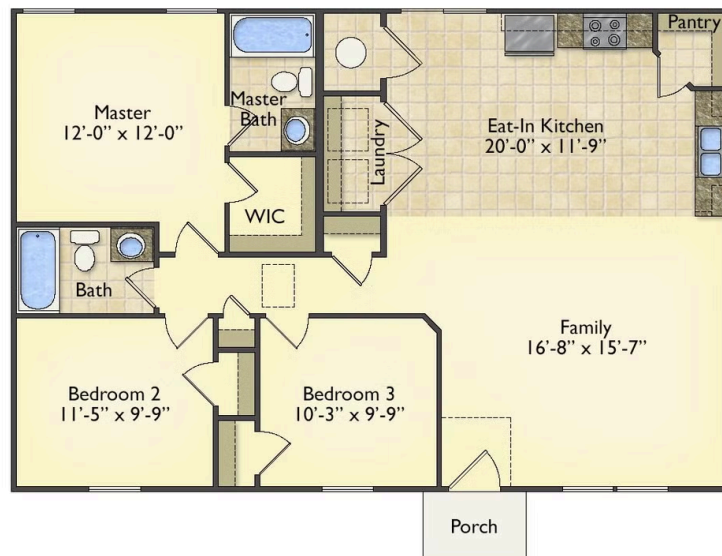

The Aspen

Middle Tennessee

Single Family

Contact us today for a free consultation.

Call: 256-733-5389

Text: 256-733-5389

3 Bedrooms

2 Bathrooms

1,176 Sq. Ft.

From: $192,000

In a continual effort to improve our product, Red Door Homes reserves the right to change product design, features, materials, floor plans, specifications, prices and terms without prior notice. Square footage stated or implied are approximate. Images may be representative of future home and show what's possible not what's included. Seller is a licensed real estate broker in the State of Alabama. CCB#203709