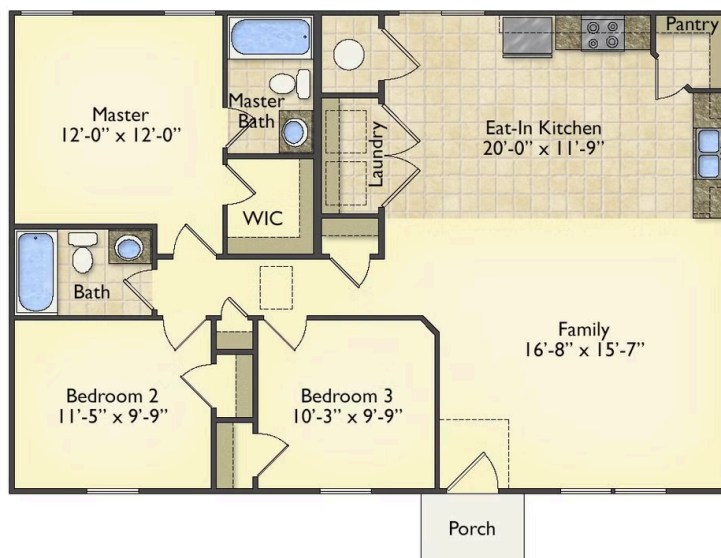

The Aspen

North Alabama

Single Family

Contact us today for a free consultation.

Call: 256-733-5389

Text: 256-733-5389

3 Bedrooms

2 Bathrooms

1,176 Sq. Ft.

From: $182,000

In a continual effort to improve our product, Red Door Homes reserves the right to change product design, features, materials, floor plans, specifications, prices and terms without prior notice. Square footage stated or implied are approximate. Images may be representative of future home and show what's possible not what's included. Seller is a licensed real estate broker in the State of Alabama. CCB#203709