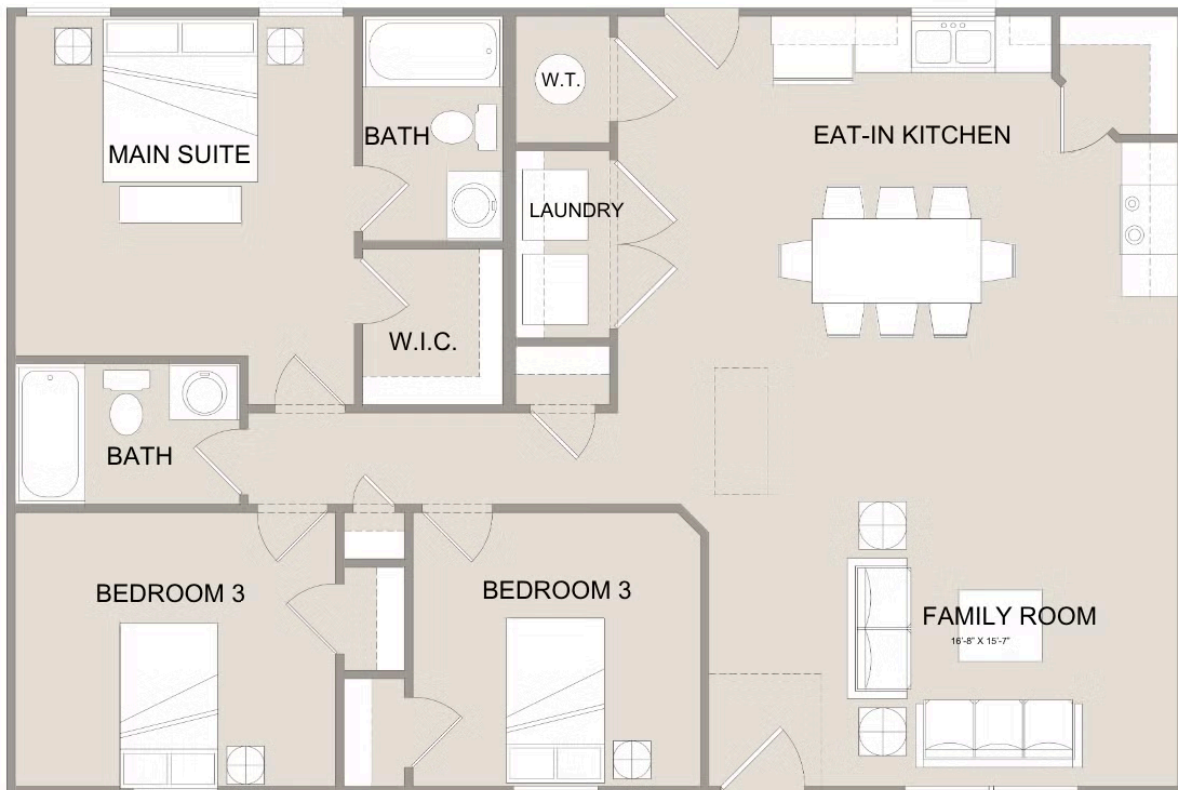

The Aspen

North Alabama

Single Family

Contact us today for a free consultation.

Call: 256-733-5389

Text: 256-733-5389

3 Bedrooms

2 Bathrooms

1,176 Sq. Ft.

From: $182,000

In a continual effort to improve our product, Red Door Homes reserves the right to change product design, features, materials, floor plans, specifications, prices and terms without prior notice. Square footage stated or implied are approximate. Images may be representative of future home and show what's possible not what's included. Seller is a licensed real estate broker in the State of Alabama. CCB#203709