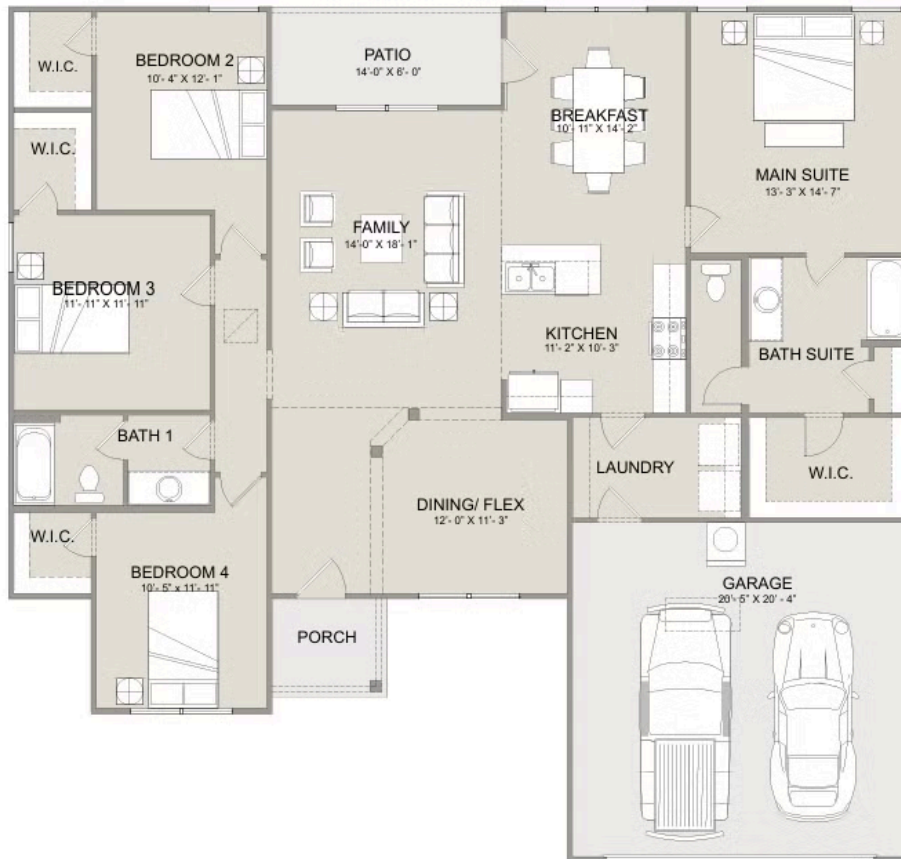

 1,877 Sq. Ft.

 2 Car Garage

 From: \$251,000

CLASSIC ELEVATION

BRICK ELEVATION

CRAFTSMAN ELEVATION

FARMHOUSE ELEVATION

The Richfield has something for everyone! This lovely home offers 4 bedrooms and 2 baths with endless options to create your dream home. The openness of the Kitchen with large island, breakfast nook, and family room was specifically designed to keep everyone together. Savor relaxed yet special meals in your formal dining room or reinvent the space into a 5th bedroom for those out of town guests. The master retreat complete with a walk in closet is secluded from the other three bedrooms for privacy. A shortage of storage space is a problem of the past with walk in closets in each of the 4 bedrooms in this home. A covered front porch, 2 car garage, and separate laundry room are just a few of the reasons to make the Richfield your very own dream home.

The Richfield

South Alabama

Single Family

Contact us today for a free consultation.

Call: 256-733-5389

Text: 256-733-5389

4 Bedrooms

2 Bathrooms

1,877 Sq. Ft.

2 Car Garage

From: \$251,000

Richfield

In a continual effort to improve our product, Red Door Homes reserves the right to change product design, features, materials, floor plans, specifications, prices and terms without prior notice. Square footage stated or implied are approximate. Images may be representative of future home and show what's possible not what's included. Seller is a licensed real estate broker in the State of Alabama. CCB#203709