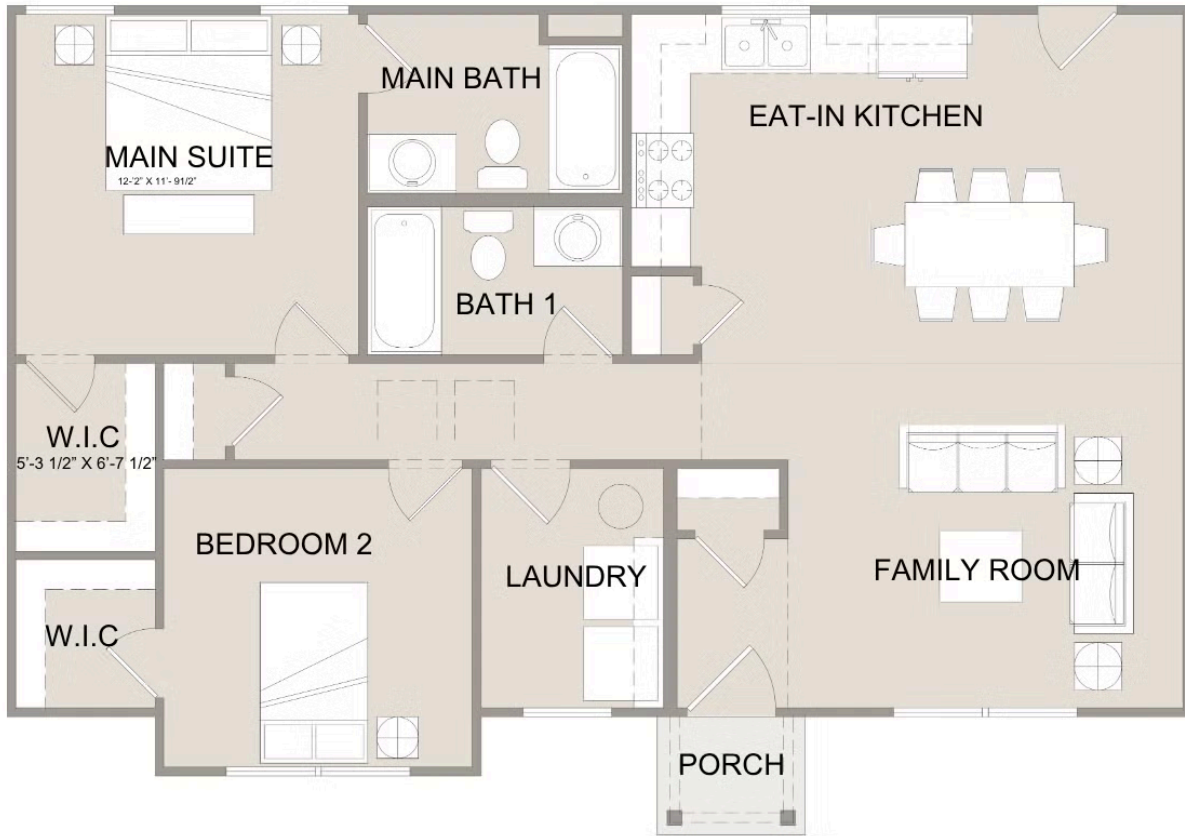

The Laurel

South Alabama

Single Family

Contact us today for a free consultation.

Call: 256-733-5389

Text: 256-733-5389

2 Bedrooms

2 Bathrooms

982 Sq. Ft.

From: $149,000

In a continual effort to improve our product, Red Door Homes reserves the right to change product design, features, materials, floor plans, specifications, prices and terms without prior notice. Square footage stated or implied are approximate. Images may be representative of future home and show what's possible not what's included. Seller is a licensed real estate broker in the State of Alabama. CCB#203709