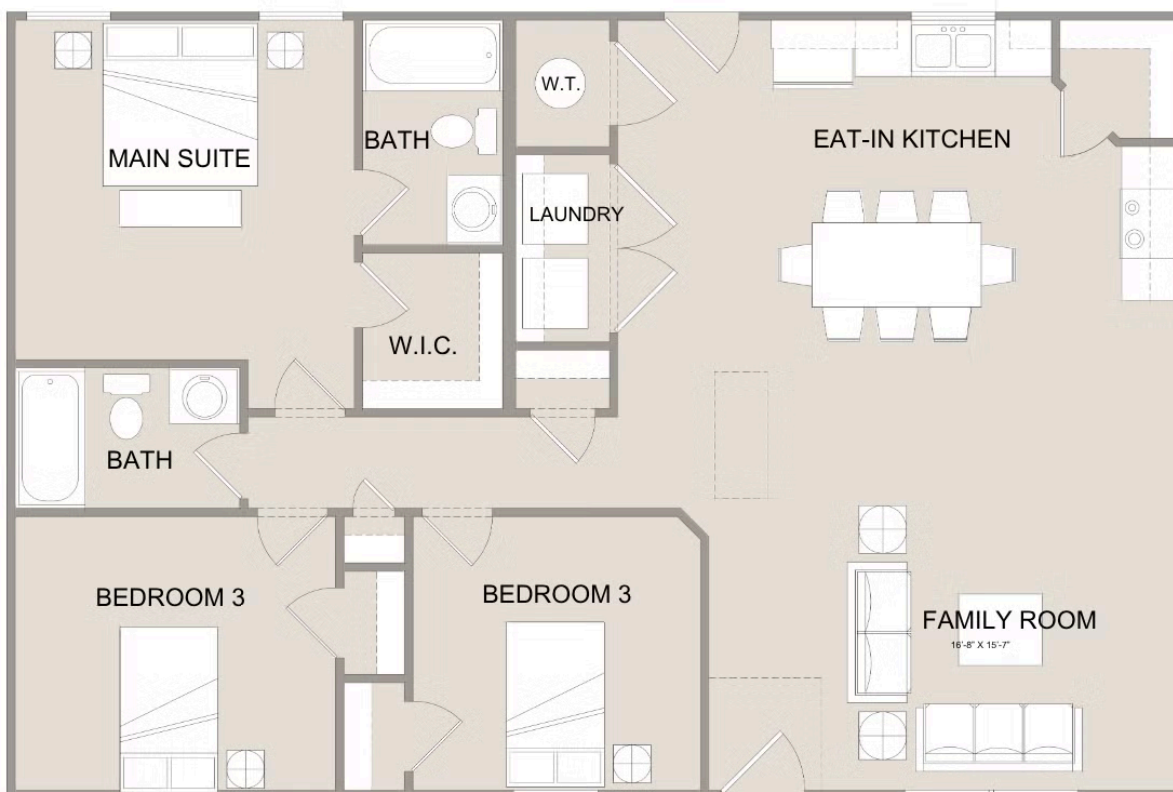

The Aspen

South Alabama

Single Family

Contact us today for a free consultation.

Call: 256-733-5389

Text: 256-733-5389

3 Bedrooms

2 Bathrooms

1,176 Sq. Ft.

From: $160,000

In a continual effort to improve our product, Red Door Homes reserves the right to change product design, features, materials, floor plans, specifications, prices and terms without prior notice. Square footage stated or implied are approximate. Images may be representative of future home and show what's possible not what's included. Seller is a licensed real estate broker in the State of Alabama. CCB#203709