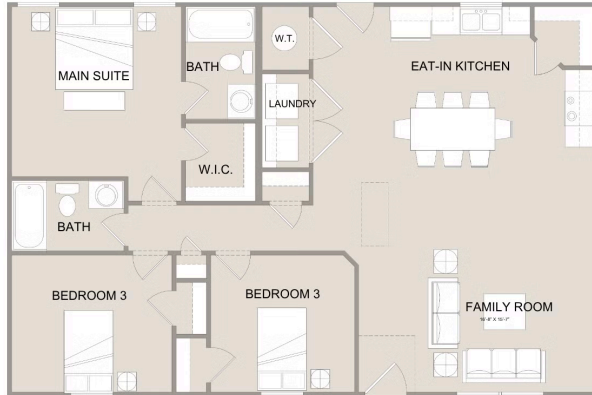

 1,176 Sq. Ft.

 From: \$158,000

CLASSIC ELEVATION

BRICK ELEVATION

CRAFTSMAN ELEVATION

FARMHOUSE ELEVATION

The Aspen is just the right size and has all the advantages of a single-story home. The Aspen offers 3 bedrooms and 2 full baths. There's never a pause in conversation when entertaining guests with the open family room and eat-in kitchen. Your dreams will become reality when you create your very own luxury kitchen. Spend your evening on an optional covered rear patio, or even add a garage with this versatile plan

### Single Family

Contact us today for a free consultation.

Call: 256-733-5389

Text: 256-733-5389

 3 Bedrooms

 2 Bathrooms

 1,176 Sq. Ft.

 From: \$158,000