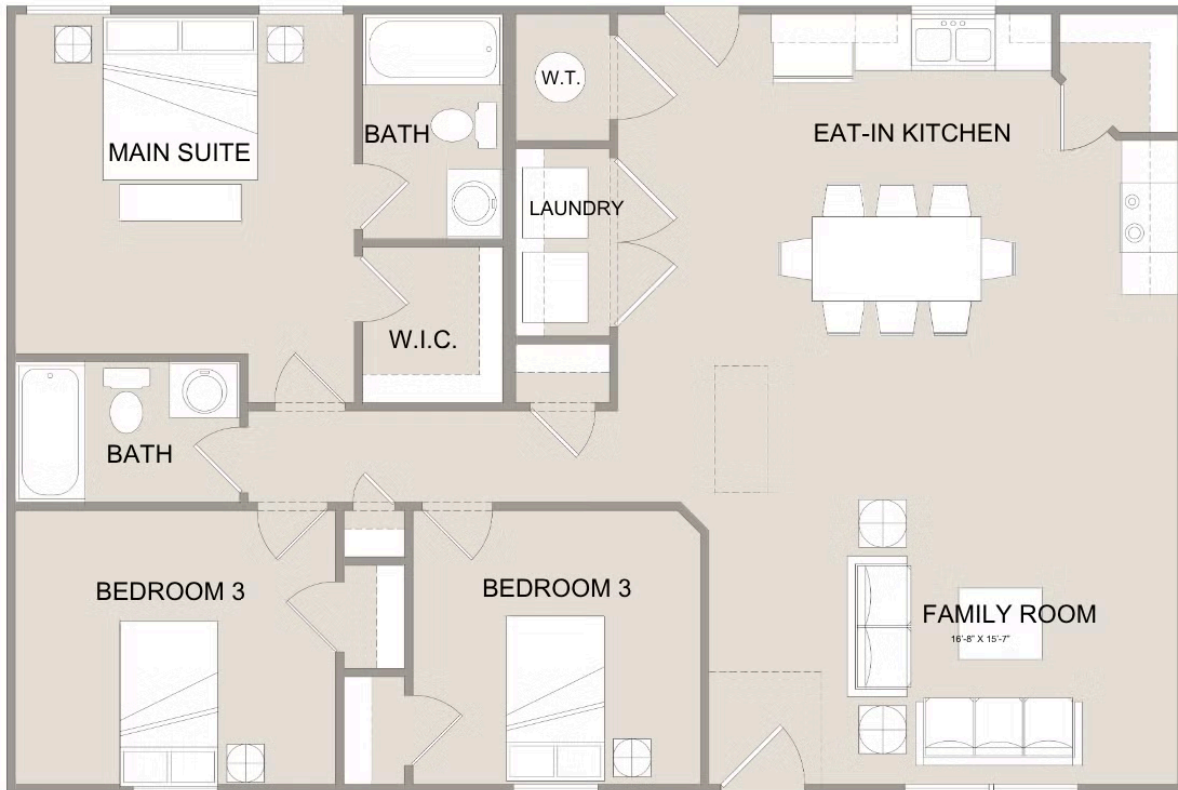

The Aspen

South Alabama

Single Family

Contact us today for a free consultation.

Call: 256-733-5389

Text: 256-733-5389

3 Bedrooms

2 Bathrooms

1,176 Sq. Ft.

From: $158,000

In a continual effort to improve our product, Red Door Homes reserves the right to change product design, features, materials, floor plans, specifications, prices and terms without prior notice. Square footage stated or implied are approximate. Images may be representative of future home and show what's possible not what's included. Seller is a licensed real estate broker in the State of Alabama. CCB#203709