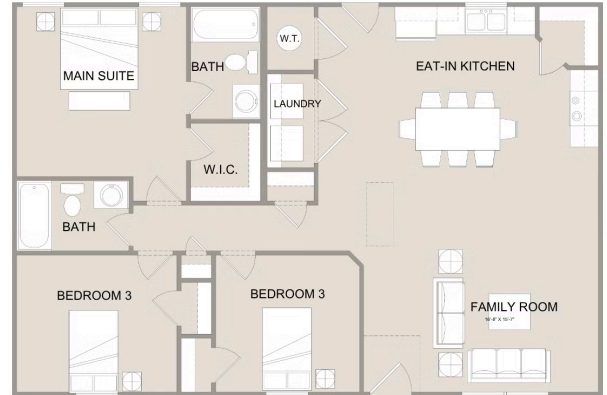

 1,176 Sq. Ft.

 From: \$158,000

CLASSIC ELEVATION

BRICK ELEVATION

CRAFTSMAN ELEVATION

FARMHOUSE ELEVATION

The Aspen is just the right size and has all the advantages of a single-story home. The Aspen offers 3 bedrooms and 2 full baths. There's never a pause in conversation when entertaining guests with the open family room and eat-in kitchen. Your dreams will become reality when you create your very own luxury kitchen. Spend your evening on an optional covered rear patio, or even add a garage with this versatile plan

### Single Family

Contact us today for a free consultation.

Call: 256-733-5389

Text: 256-733-5389

 3 Bedrooms

 2 Bathrooms

 1,176 Sq. Ft.

 From: \$158,000